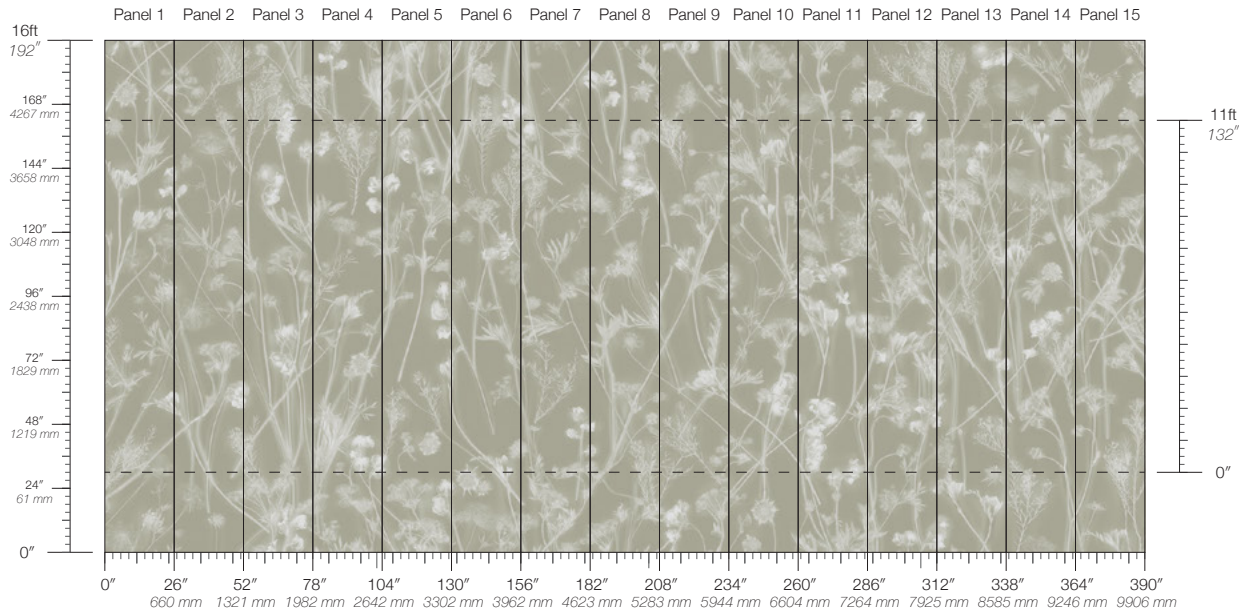

GRAIN

SEPIA

SERENE

SPROUT

Sunprints Grain

Suitable for residential and some commercial projects

COLOR
Grain

STOCK
Made to order

MINIMUM
1 panel

SPECS
100% Cellulose face
Non-woven backing
7.1 oz per linear yard
117 g per linear meter
Smooth surface texture

DISCLAIMER
Refer to our website to see the full mural artwork. Reference the physical sample for color and texture. Panel maps represent mural artwork only.

PANEL WIDTH
26" / 661 mm trimmed

PRICE
Available upon request

PANEL HEIGHT
132" / 3353 mm standard
192" / 4877 mm extended

ORIGIN
USA

TESTING
(US) ASTM E84 Adhered Class A

REPEAT
Non-repeating

DETAILS
Custom options available